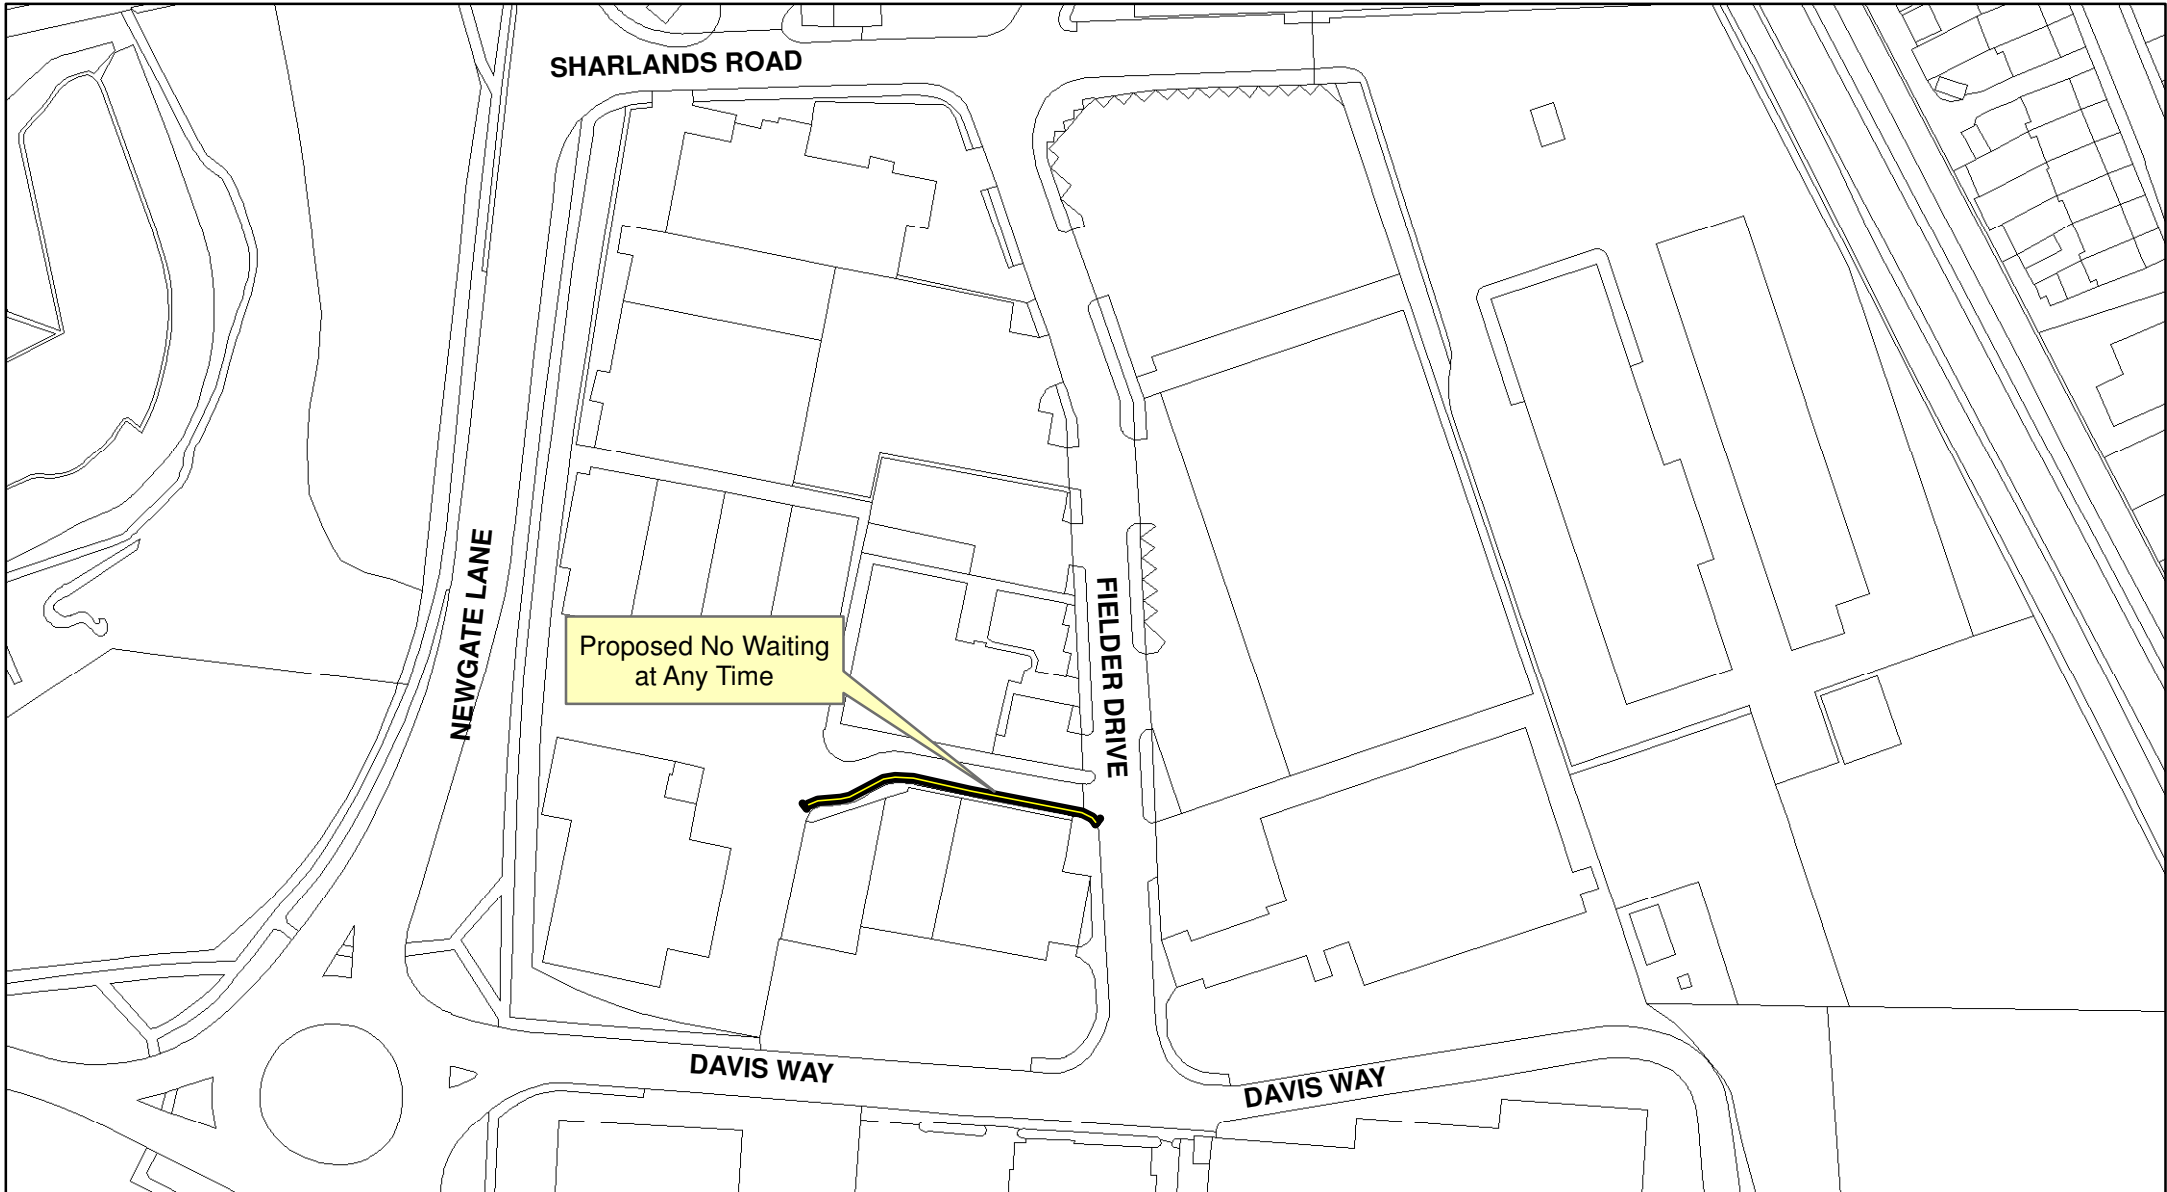

FAREHAM

BOROUGH COUNCIL

FIELDER DRIVE, FAREHAM
PROPOSED WAITING RESTRICTIONS

SCALE - 1:1250 @ A4